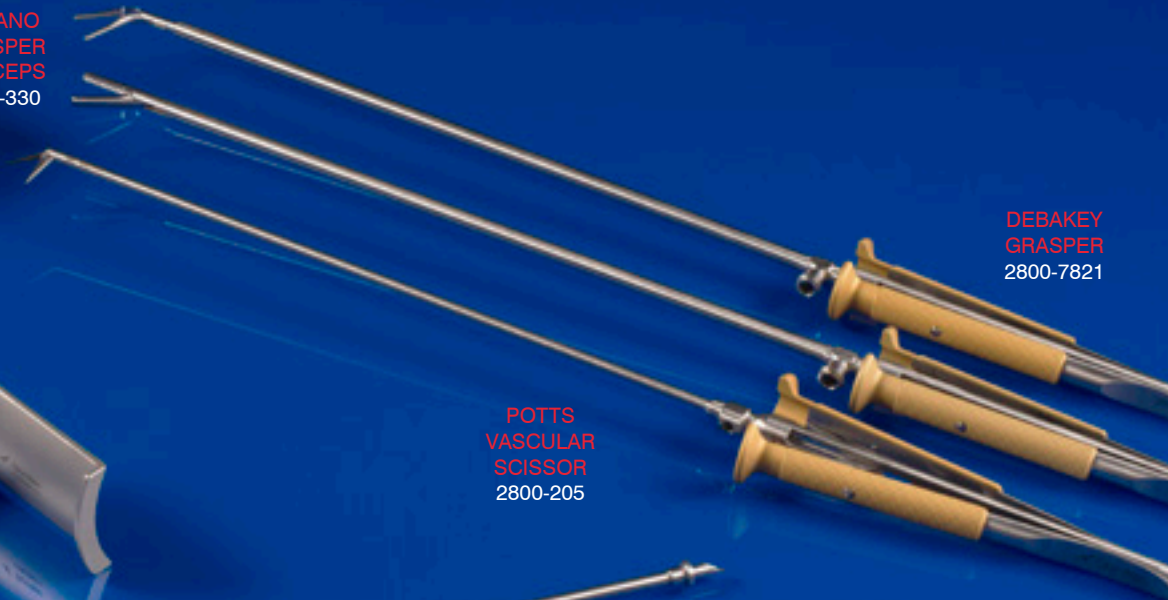

HEARTLINE M.I.S.

FINEST QUALITY IN THE INDUSTRY / AGGRESSIVE PRICING

RESANO
GRASPER
FORCEPS
2800-330

??????
??????

DEBAKEY
GRASPER
2800-7821

ATRIAL BLADE SET
2800-500 - set
2800-514 - Introducer shaft 6 1/4"
2800-516 - Introducer shaft 8"
2800-518 - Introducer Rod Holder

Blades
2800-502 - 40 x 35 mm
2800-504 - 50 x 35 mm
2800-506 - 60 x 35 mm
2800-508 - 50 x 45 mm
2800-510 - 60 x 45 mm
2800-512 - 70 x 45 mm

POTTS
VASCULAR
SCISSOR
2800-205

CARDIOPLEGIA
NEEDLE
2800-405

STATIC KNOT
PUSHER
2800-410

BALL POINT
PROBE
2800-7486

M.I.S. SET
2800-405 - Knot Pusher Forceps
2800-010 - Crile Wood Needle Holder
2800-340 - DeBakey Grasper
2800-330 - Resano Grasper Forceps
2800-7820 - DeBakey Grasper
2800-235 - Curved Scissors 30°
2800-7486 - Ball Point Probe