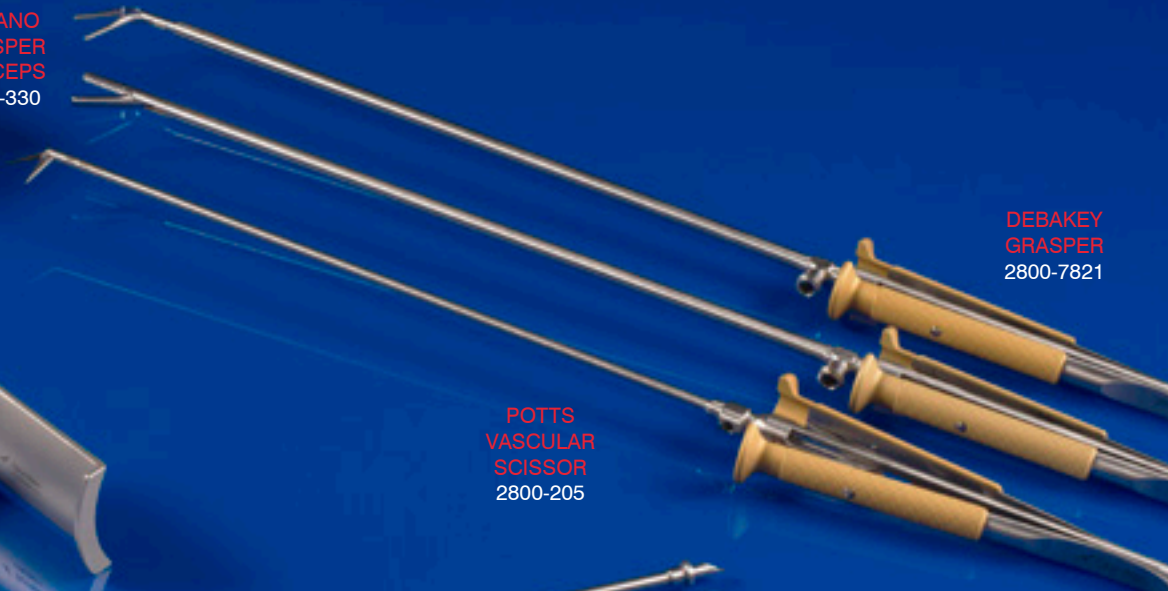

HEARTLINE M.I.S.

FINEST QUALITY IN THE INDUSTRY / AGGRESSIVE PRICING

RESANO
GRASPER
FORCEPS
2800-330

??????
??????

DEBAKEY
GRASPER
2800-7821

ATRIAL BLADE SET

- 2800-500 - set
- 2800-514 - Introducer shaft 6 1/4"
- 2800-516 - Introducer shaft 8"
- 2800-518 - Introducer Rod Holder

Blades

- 2800-502 - 40 x 35 mm
- 2800-504 - 50 x 35 mm
- 2800-506 - 60 x 35 mm
- 2800-508 - 50 x 45 mm
- 2800-510 - 60 x 45 mm
- 2800-512 - 70 x 45 mm

POTTS
VASCULAR
SCISSOR
2800-205

CARDIOPLEGIA
NEEDLE
2800-405

STATIC KNOT
PUSHER
2800-410

BALL POINT
PROBE
2800-7486

- M.I.S. SET**
- 2800-405 - Knot Pusher Forceps
 - 2800-010 - Crile Wood Needle Holder
 - 2800-340 - DeBakey Grasper
 - 2800-330 - Resano Grasper Forceps
 - 2800-7820 - DeBakey Grasper
 - 2800-235 - Curved Scissors 30°
 - 2800-7486 - Ball Point Probe