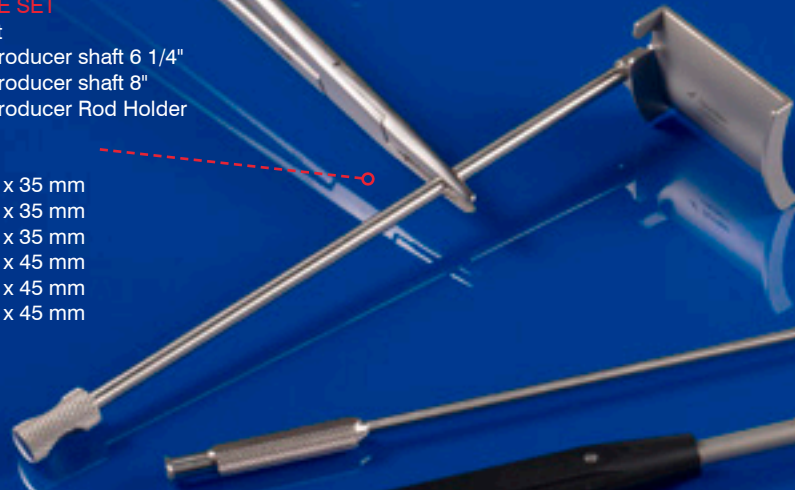

HEARTLINE M.I.S.

FINEST QUALITY IN THE INDUSTRY / AGGRESSIVE PRICING

RESANO
GRASPER
FORCEPS
2800-330

??????
??????

DEBAKEY
GRASPER
2800-7821

ATRIAL BLADE SET

- 2800-500 - set
- 2800-514 - Introducer shaft 6 1/4"
- 2800-516 - Introducer shaft 8"
- 2800-518 - Introducer Rod Holder

Blades

- 2800-502 - 40 x 35 mm
- 2800-504 - 50 x 35 mm
- 2800-506 - 60 x 35 mm
- 2800-508 - 50 x 45 mm
- 2800-510 - 60 x 45 mm
- 2800-512 - 70 x 45 mm

POTTS
VASCULAR
SCISSOR
2800-205

CARDIOPLEGIA
NEEDLE
2800-405

STATIC KNOT
PUSHER
2800-410

BALL POINT
PROBE
2800-7486

- M.I.S. SET**
- 2800-405 - Knot Pusher Forceps
 - 2800-010 - Crile Wood Needle Holder
 - 2800-340 - DeBakey Grasper
 - 2800-330 - Resano Grasper Forceps
 - 2800-7820 - DeBakey Grasper
 - 2800-235 - Curved Scissors 30°
 - 2800-7486 - Ball Point Probe